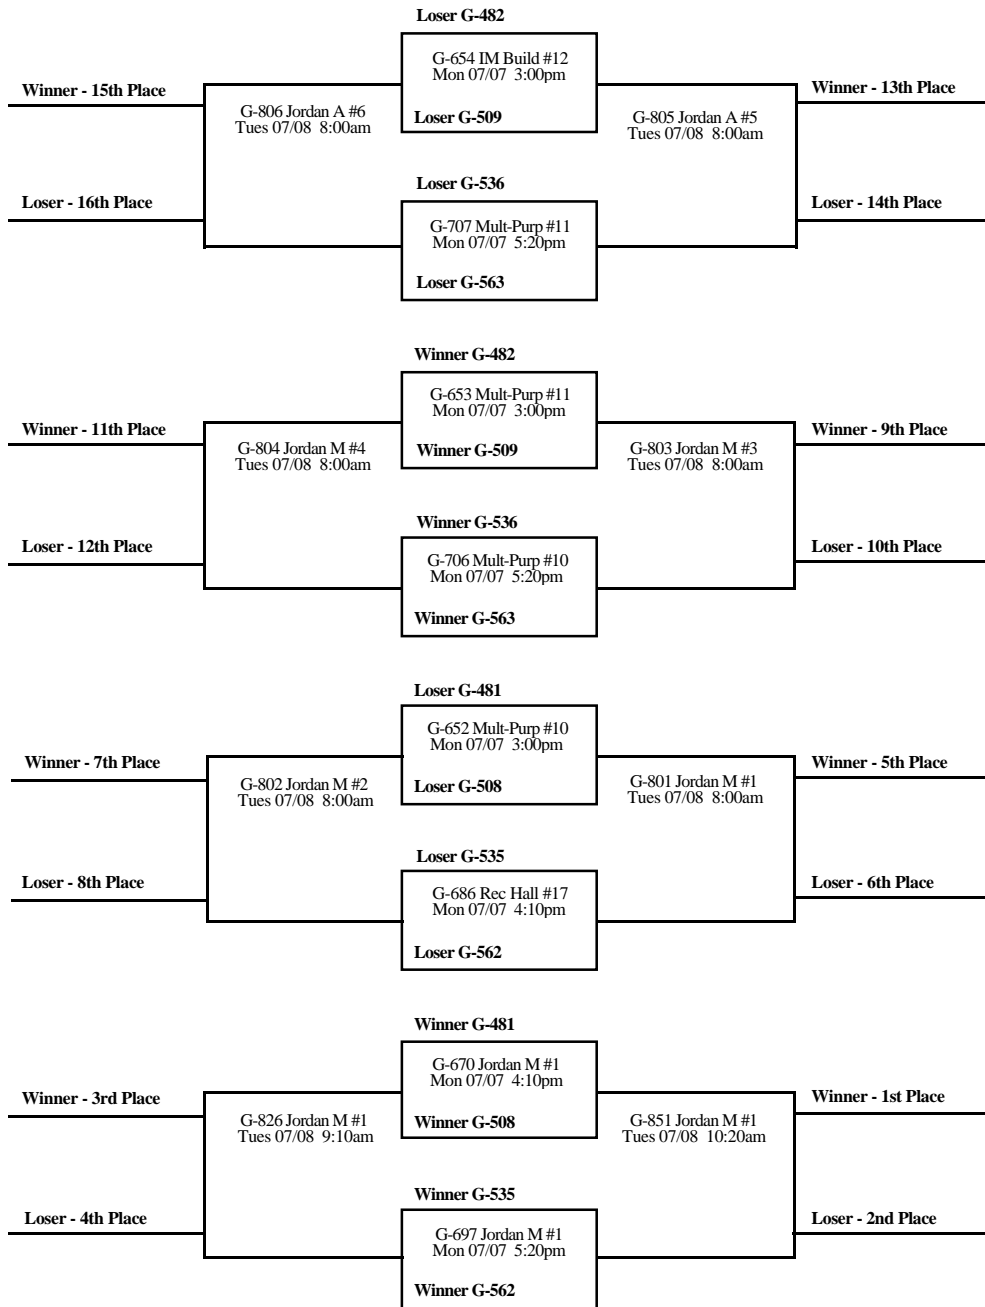

**2008
Blue Chip USA
Invitational
Continental Division
Final Bracket I**

Jordan M #1-4 - Bryce Jordan Main Arena
 Jordan A #5-7 - Bryce Jordan Annex
 Multi-Purp #8-11 - Track Multi-Purpose Building
 IM Build #12-16 - Intramural Building
 Rec Hall #17-23 - Recreation Hall
 White #24-25 - White Building
 North #26-27 - North High School
 Forrest #28 - Park Forrest Middle School
 Nittany #29 - Mt. Nittany Middle School