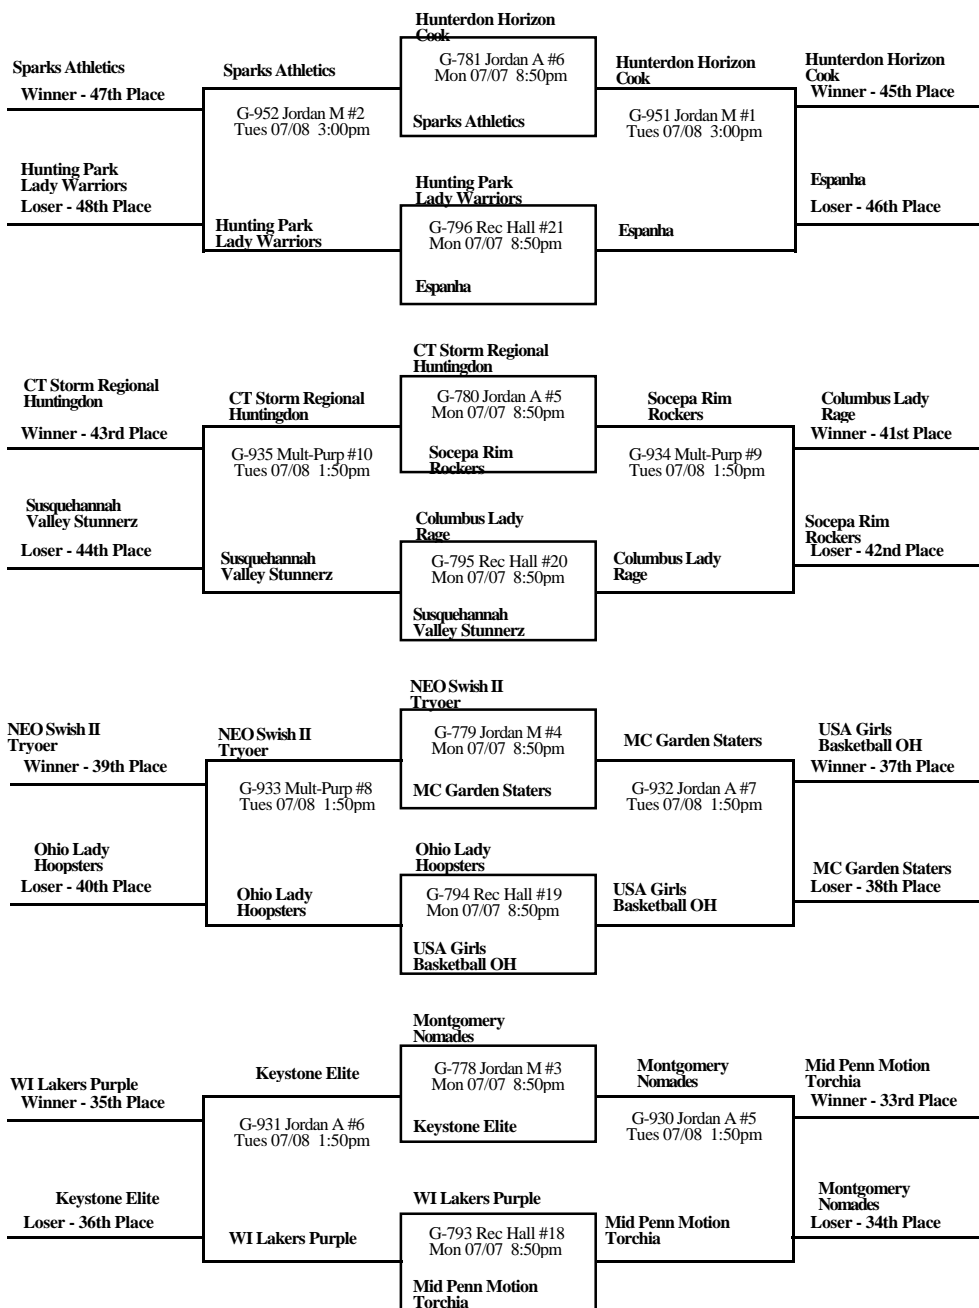

# 2008 Blue Chip USA Invitational Atlantic Division Final Bracket III

Jordan M #1-4 - Bryce Jordan Main Arena  
 Jordan A #5-7 - Bryce Jordan Annex  
 Multi-Purp #8-11 - Track Multi-Purpose Building  
 IM Build #12-16 - Intramural Building  
 Rec Hall #17-23 - Recreation Hall  
 White #24-25 - White Building  
 North #26-27 - North High School  
 Forrest #28 - Park Forrest Middle School  
 Nittany #29 - Mt. Nittany Middle School