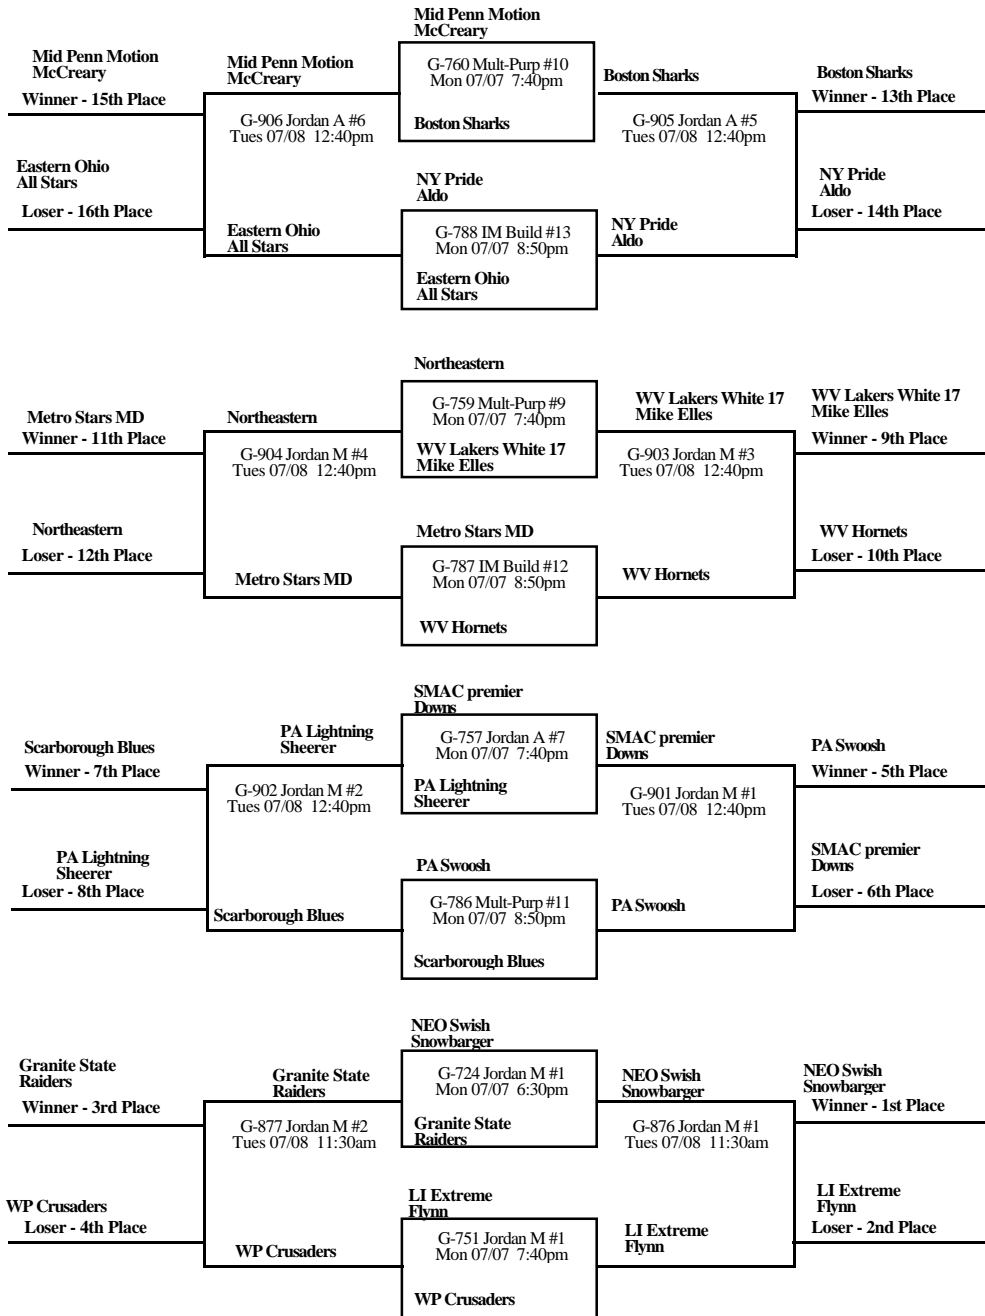

**2008
Blue Chip USA
Invitational
Atlantic Division
Final Bracket I**

Jordan M #1-4 - Bryce Jordan Main Arena
 Jordan A #5-7 - Bryce Jordan Annex
 Multi-Purp #8-11 - Track Multi-Purpose Building
 IM Build #12-16 - Intramural Building
 Rec Hall #17-23 - Recreation Hall
 White #24-25 - White Building
 North #26-27 - North High School
 Forrest #28 - Park Forrest Middle School
 Nittany #29 - Mt. Nittany Middle School