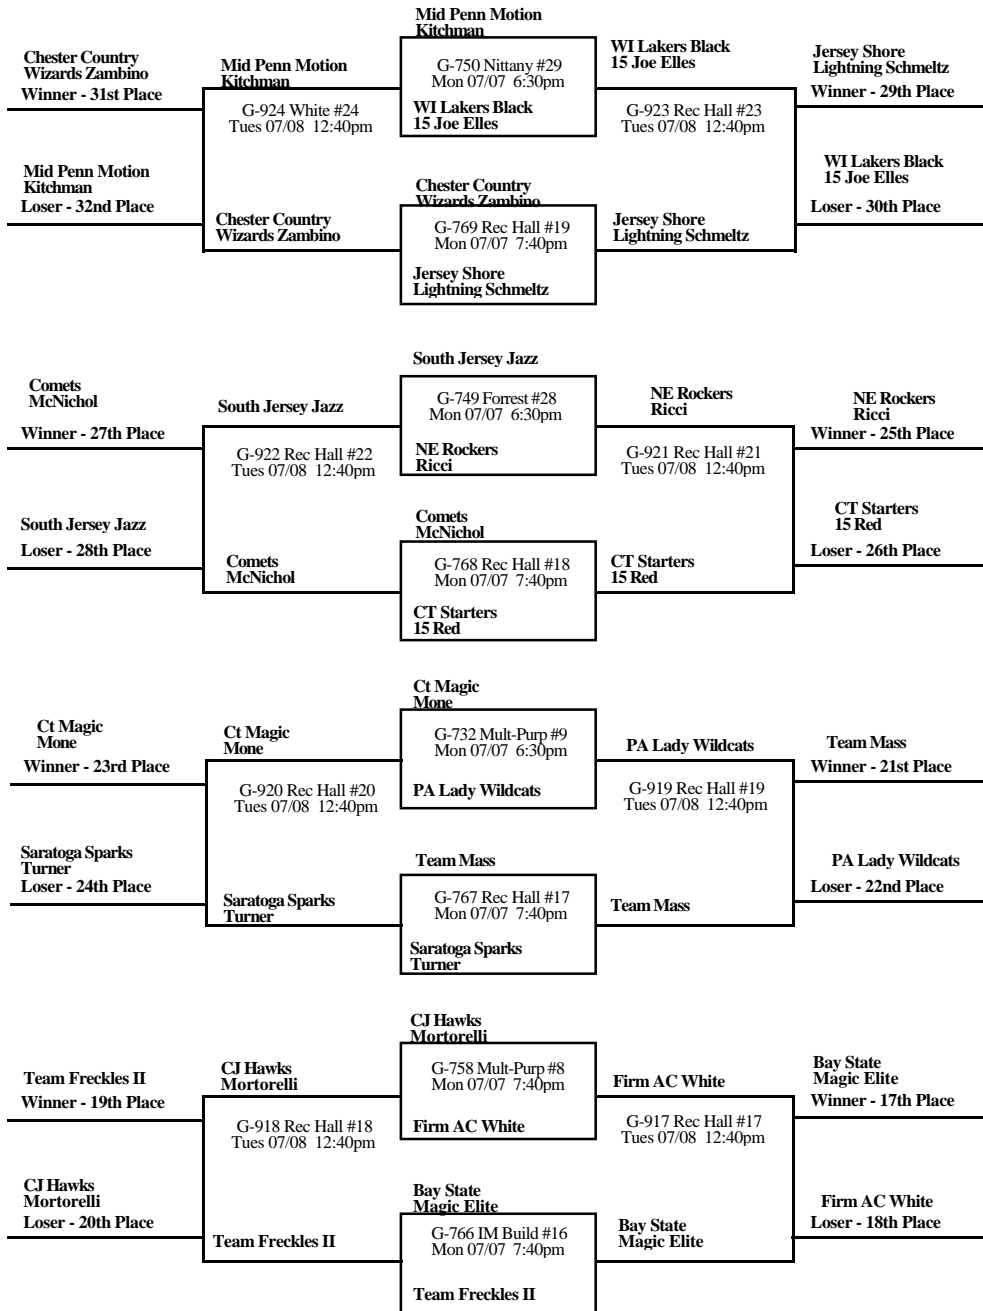

2008 Blue Chip USA Invitational Pacific Division Final Bracket II

Jordan M #1-4 - Bryce Jordan Main Arena
 Jordan A #5-7 - Bryce Jordan Annex
 Multi-Purp #8-11 - Track Multi-Purpose Building
 IM Build #12-16 - Intramural Building
 Rec Hall #17-23 - Recreation Hall
 White #24-25 - White Building
 North #26-27 - North High School
 Forrest #28 - Park Forrest Middle School
 Nittany #29 - Mt. Nittany Middle School