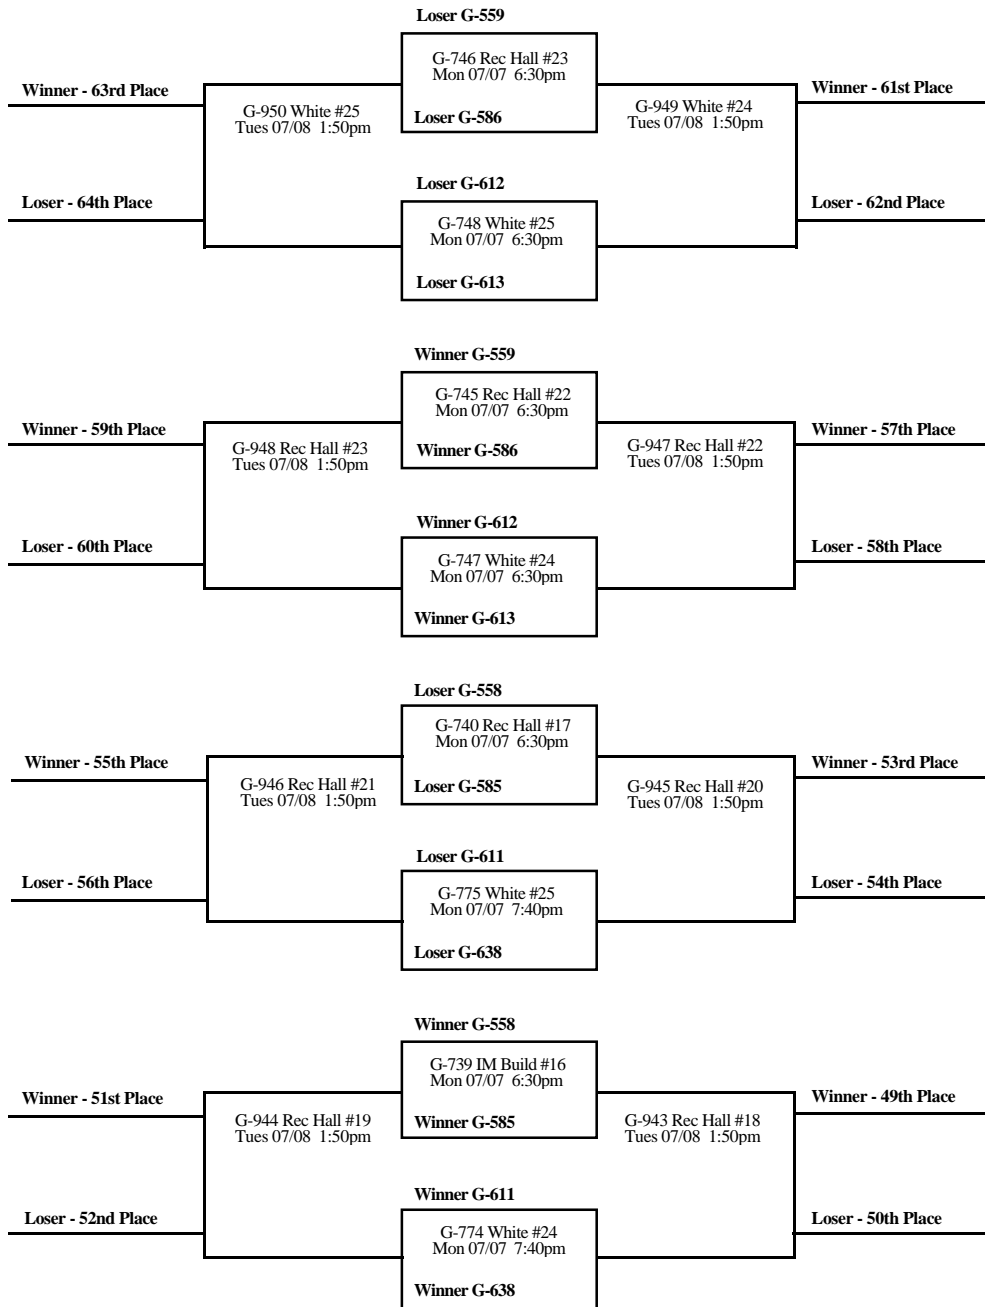

2008 Blue Chip USA Invitational Pacific Division Final Bracket IV

Jordan M #1-4 - Bryce Jordan Main Arena
 Jordan A #5-7 - Bryce Jordan Annex
 Multi-Purp #8-11 - I-track Multi-Purpose Building
 IM Build #12-16 - Intramural Building
 Rec Hall #17-23 - Recreation Hall
 White #24-25 - White Building
 North #26-27 - North High School
 Forrest #28 - Park Forrest Middle School
 Nittany #29 - Mt. Nittany Middle School