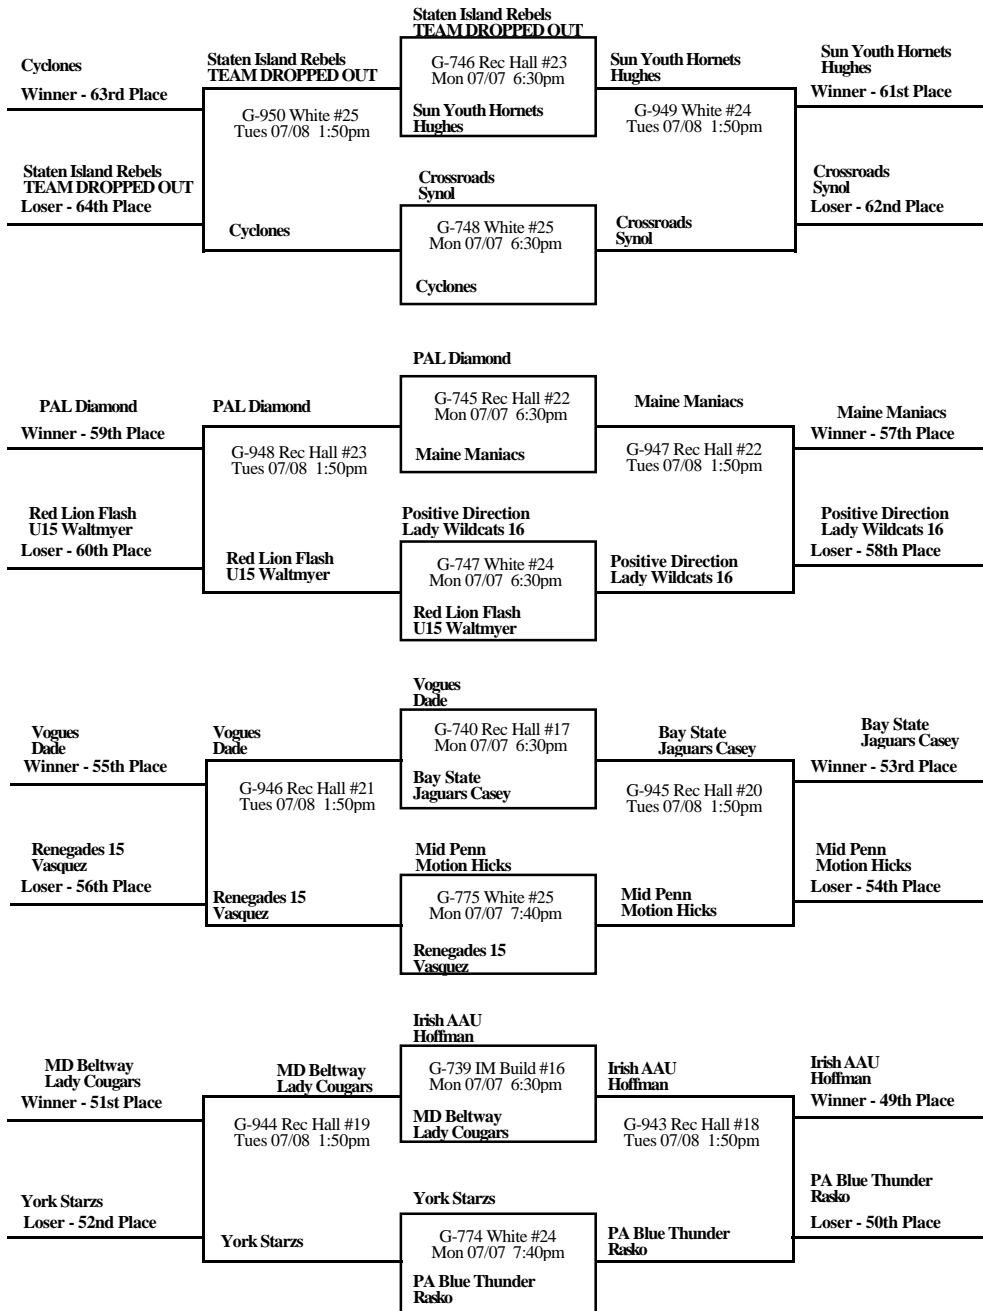

**2008  
Blue Chip USA  
Invitational  
Pacific Division  
Final Bracket IV**

Jordan M #1-4 - Bryce Jordan Main Arena  
 Jordan A #5-7 - Bryce Jordan Annex  
 Multi-Purp #8-11 - I-track Multi-Purpose Building  
 IM Build #12-16 - Intramural Building  
 Rec Hall #17-23 - Recreation Hall  
 White #24-25 - White Building  
 North #26-27 - North High School  
 Forrest #28 - Park Forrest Middle School  
 Nittany #29 - Mt. Nittany Middle School