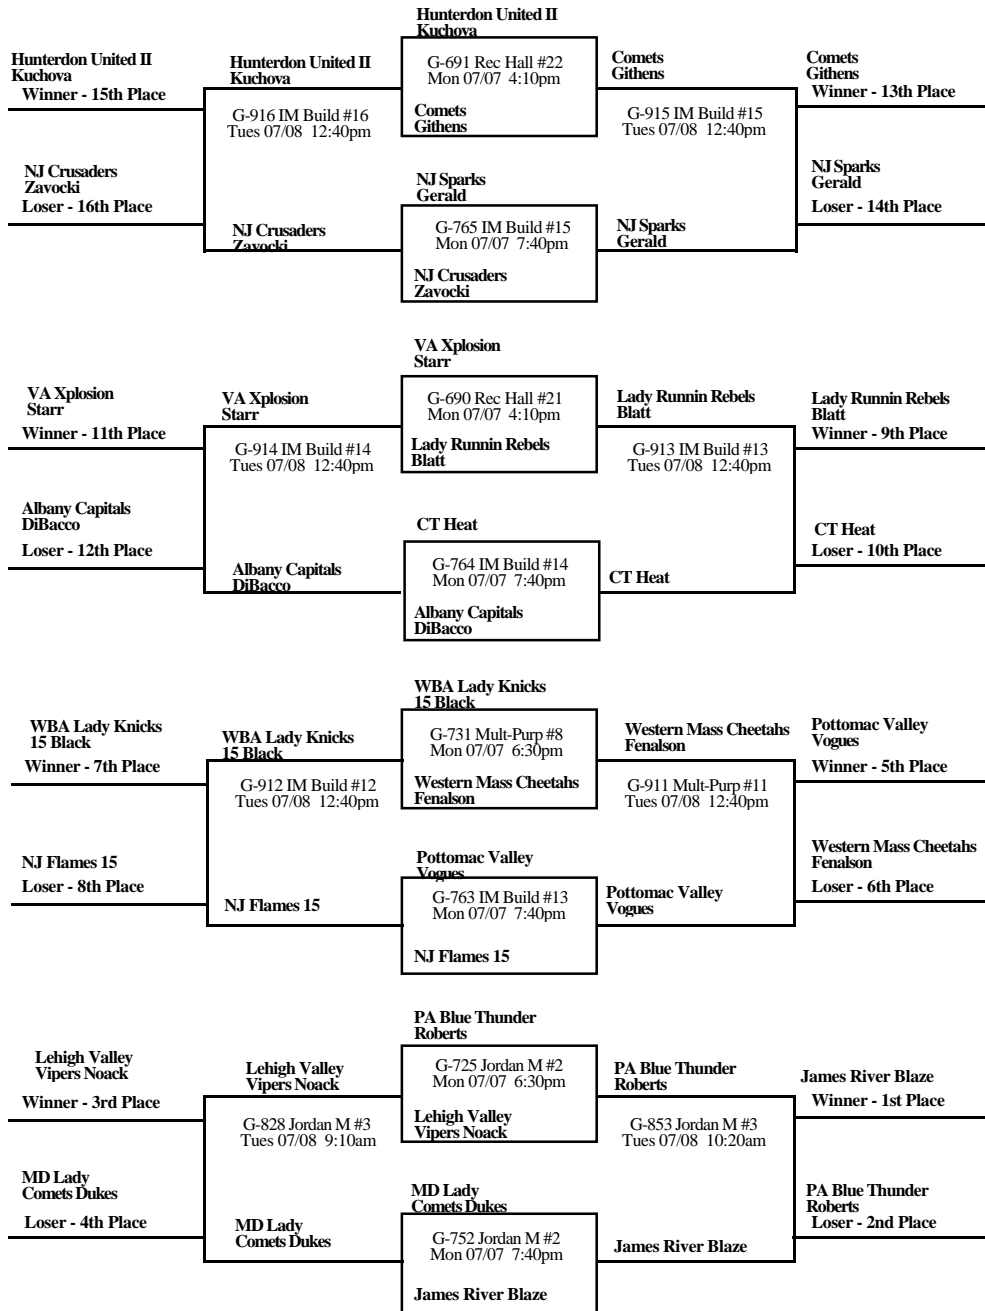

2008 Blue Chip USA Invitational Pacific Division Final Bracket I

Jordan M #1-4 - Bryce Jordan Main Arena
 Jordan A #5-7 - Bryce Jordan Annex
 Multi-Purp #8-11 - Track Multi-Purpose Building
 IM Build #12-16 - Intramural Building
 Rec Hall #17-23 - Recreation Hall
 White #24-25 - White Building
 North #26-27 - North High School
 Forrest #28 - Park Forrest Middle School
 Nittany #29 - Mt. Nittany Middle School