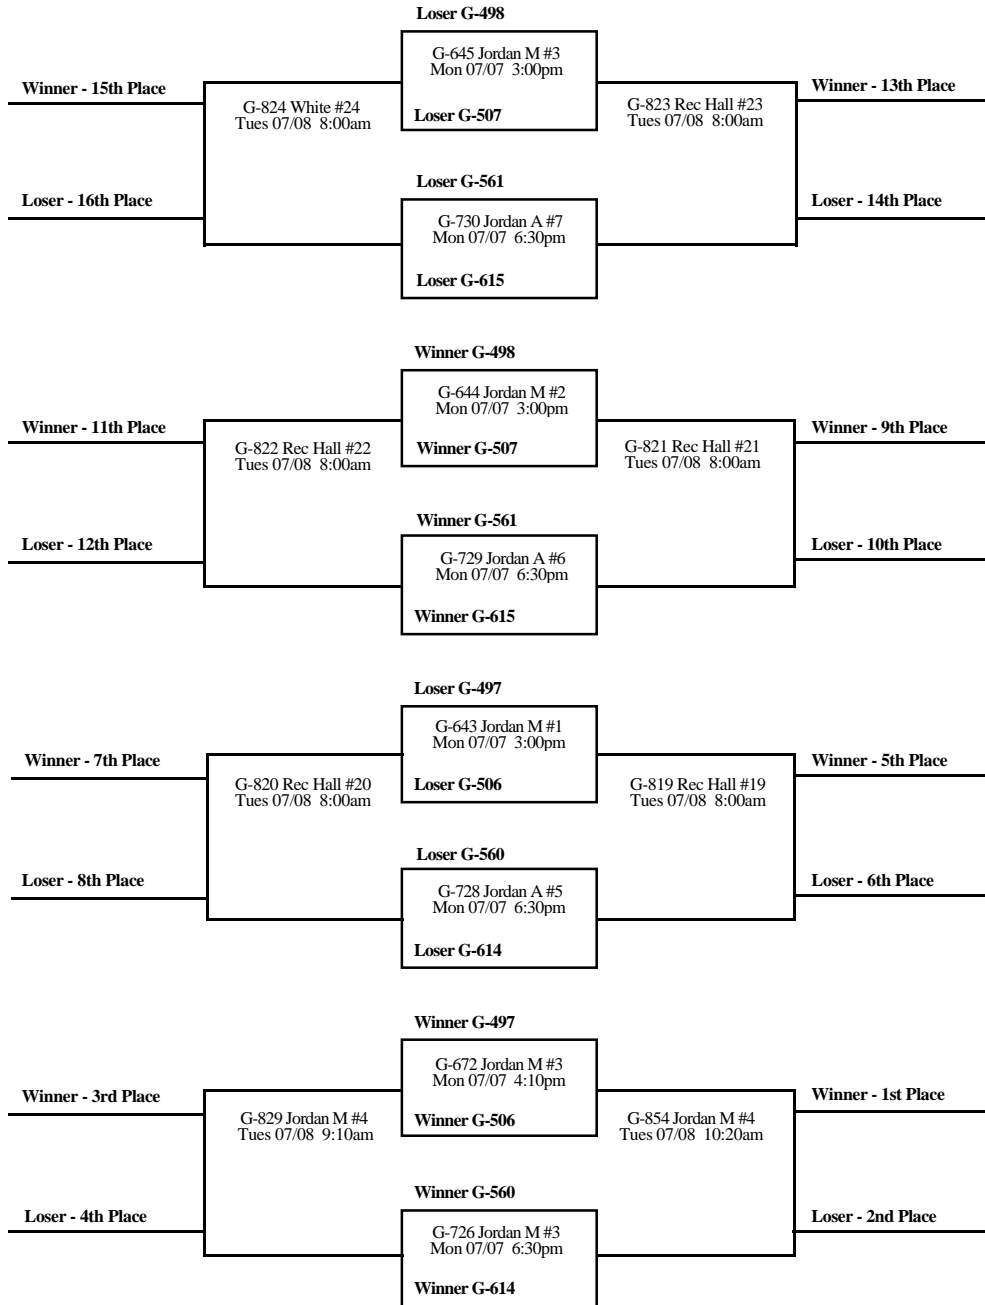

**2008  
Blue Chip USA  
Invitational  
Northern Division  
Final Bracket I**

Jordan M #1-4 - Bryce Jordan Main Arena  
 Jordan A #5-7 - Bryce Jordan Annex  
 Multi-Purp #8-11 - Track Multi-Purpose Building  
 IM Build #12-16 - Intramural Building  
 Rec Hall #17-23 - Recreation Hall  
 White #24-25 - White Building  
 North #26-27 - North High School  
 Forrest #28 - Park Forrest Middle School  
 Nittany #29 - Mt. Nittany Middle School