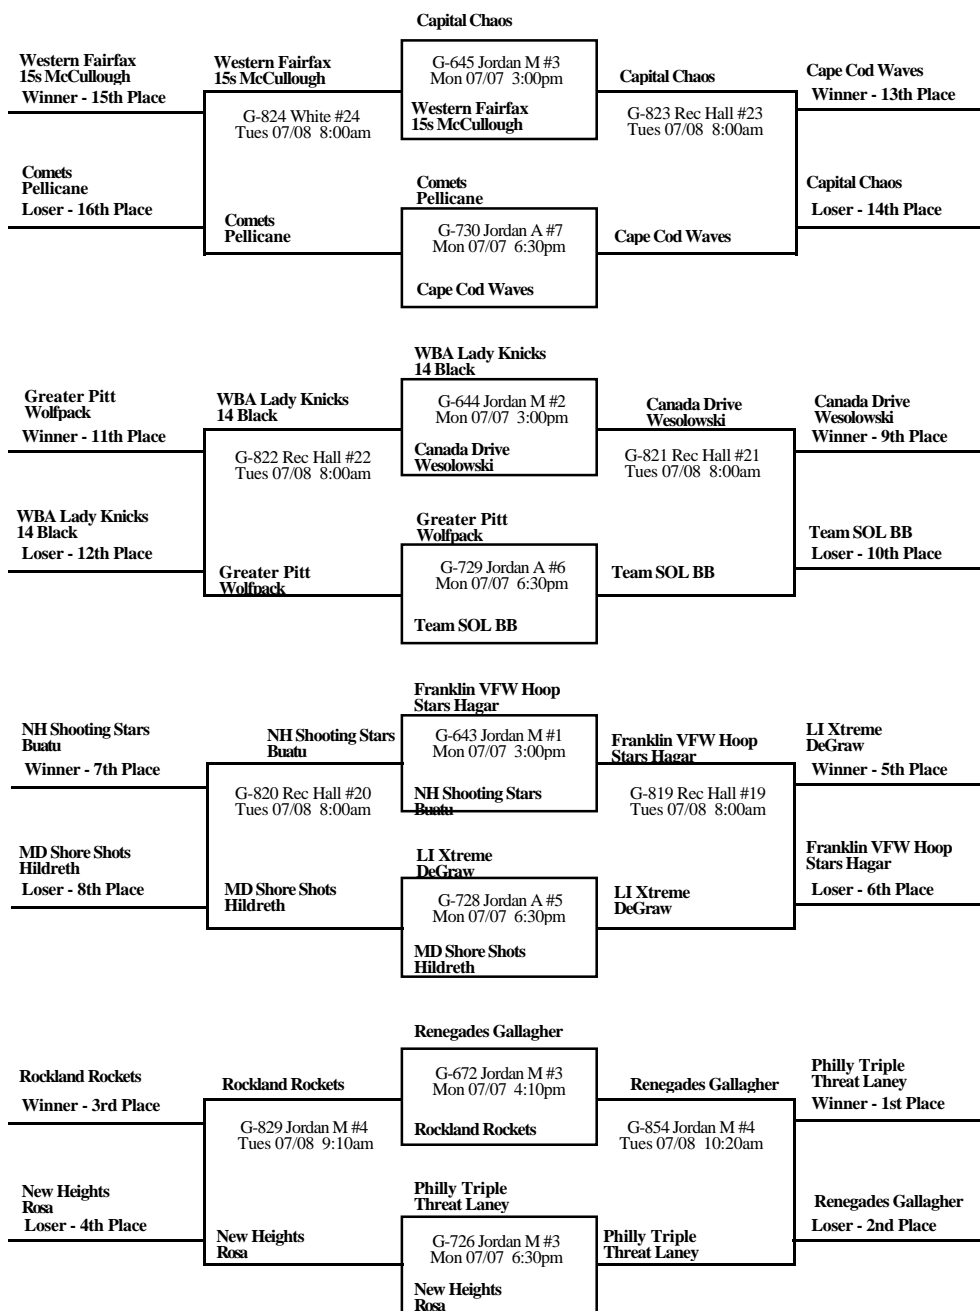

2008 Blue Chip USA Invitational Northern Division Final Bracket I

Jordan M #1-4 - Bryce Jordan Main Arena
 Jordan A #5-7 - Bryce Jordan Annex
 Multi-Purp #8-11 - Track Multi-Purpose Building
 IM Build #12-16 - Intramural Building
 Rec Hall #17-23 - Recreation Hall
 White #24-25 - White Building
 North #26-27 - North High School
 Forrest #28 - Park Forrest Middle School
 Nittany #29 - Mt. Nittany Middle School