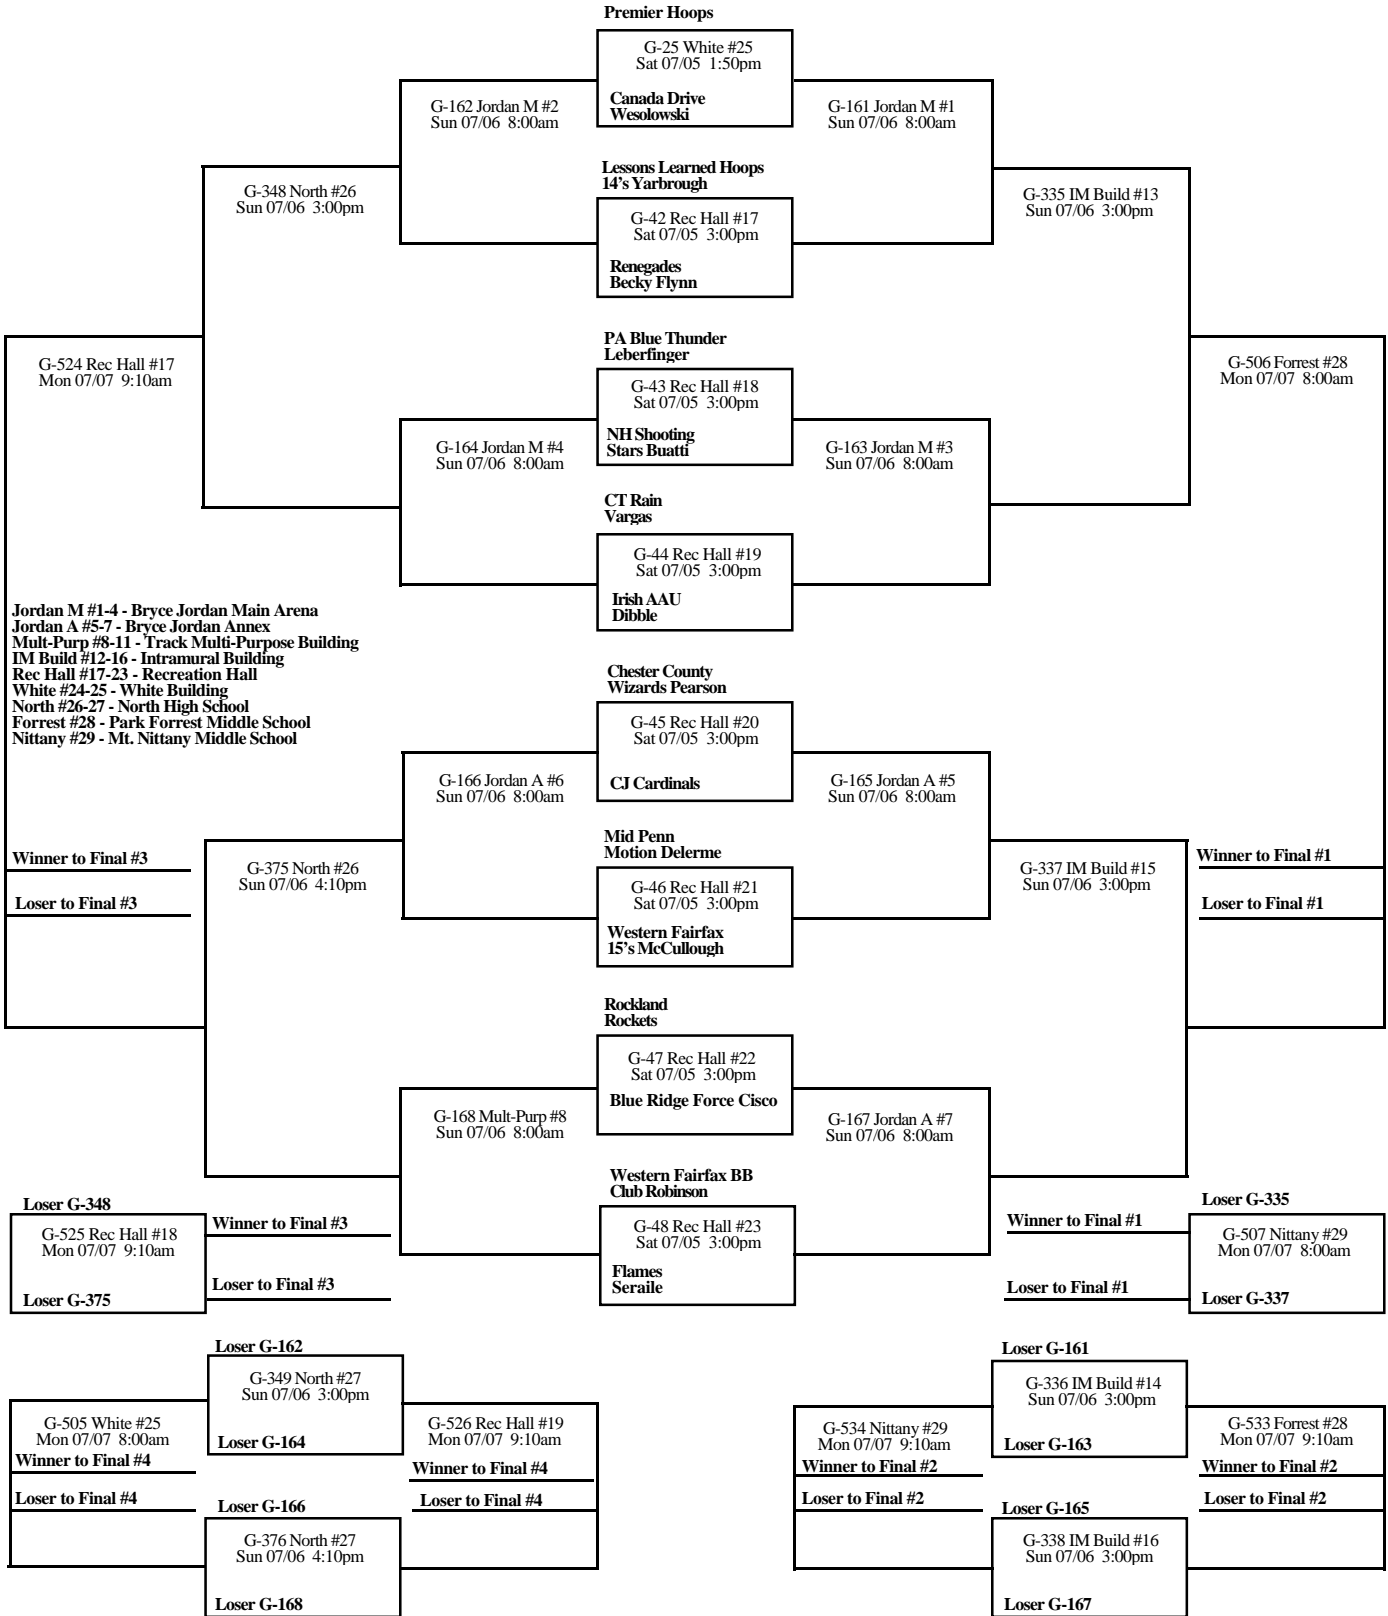

# 2008 Blue Chip USA Invitational Northern Division West Bracket

Jordan M #1-4 - Bryce Jordan Main Arena  
 Jordan A #5-7 - Bryce Jordan Annex  
 Multi-Purp #8-11 - Track Multi-Purpose Building  
 IM Build #12-16 - Intramural Building  
 Rec Hall #17-23 - Recreation Hall  
 White #24-25 - White Building  
 North #26-27 - North High School  
 Forrest #28 - Park Forrest Middle School  
 Nittany #29 - Mt. Nittany Middle School